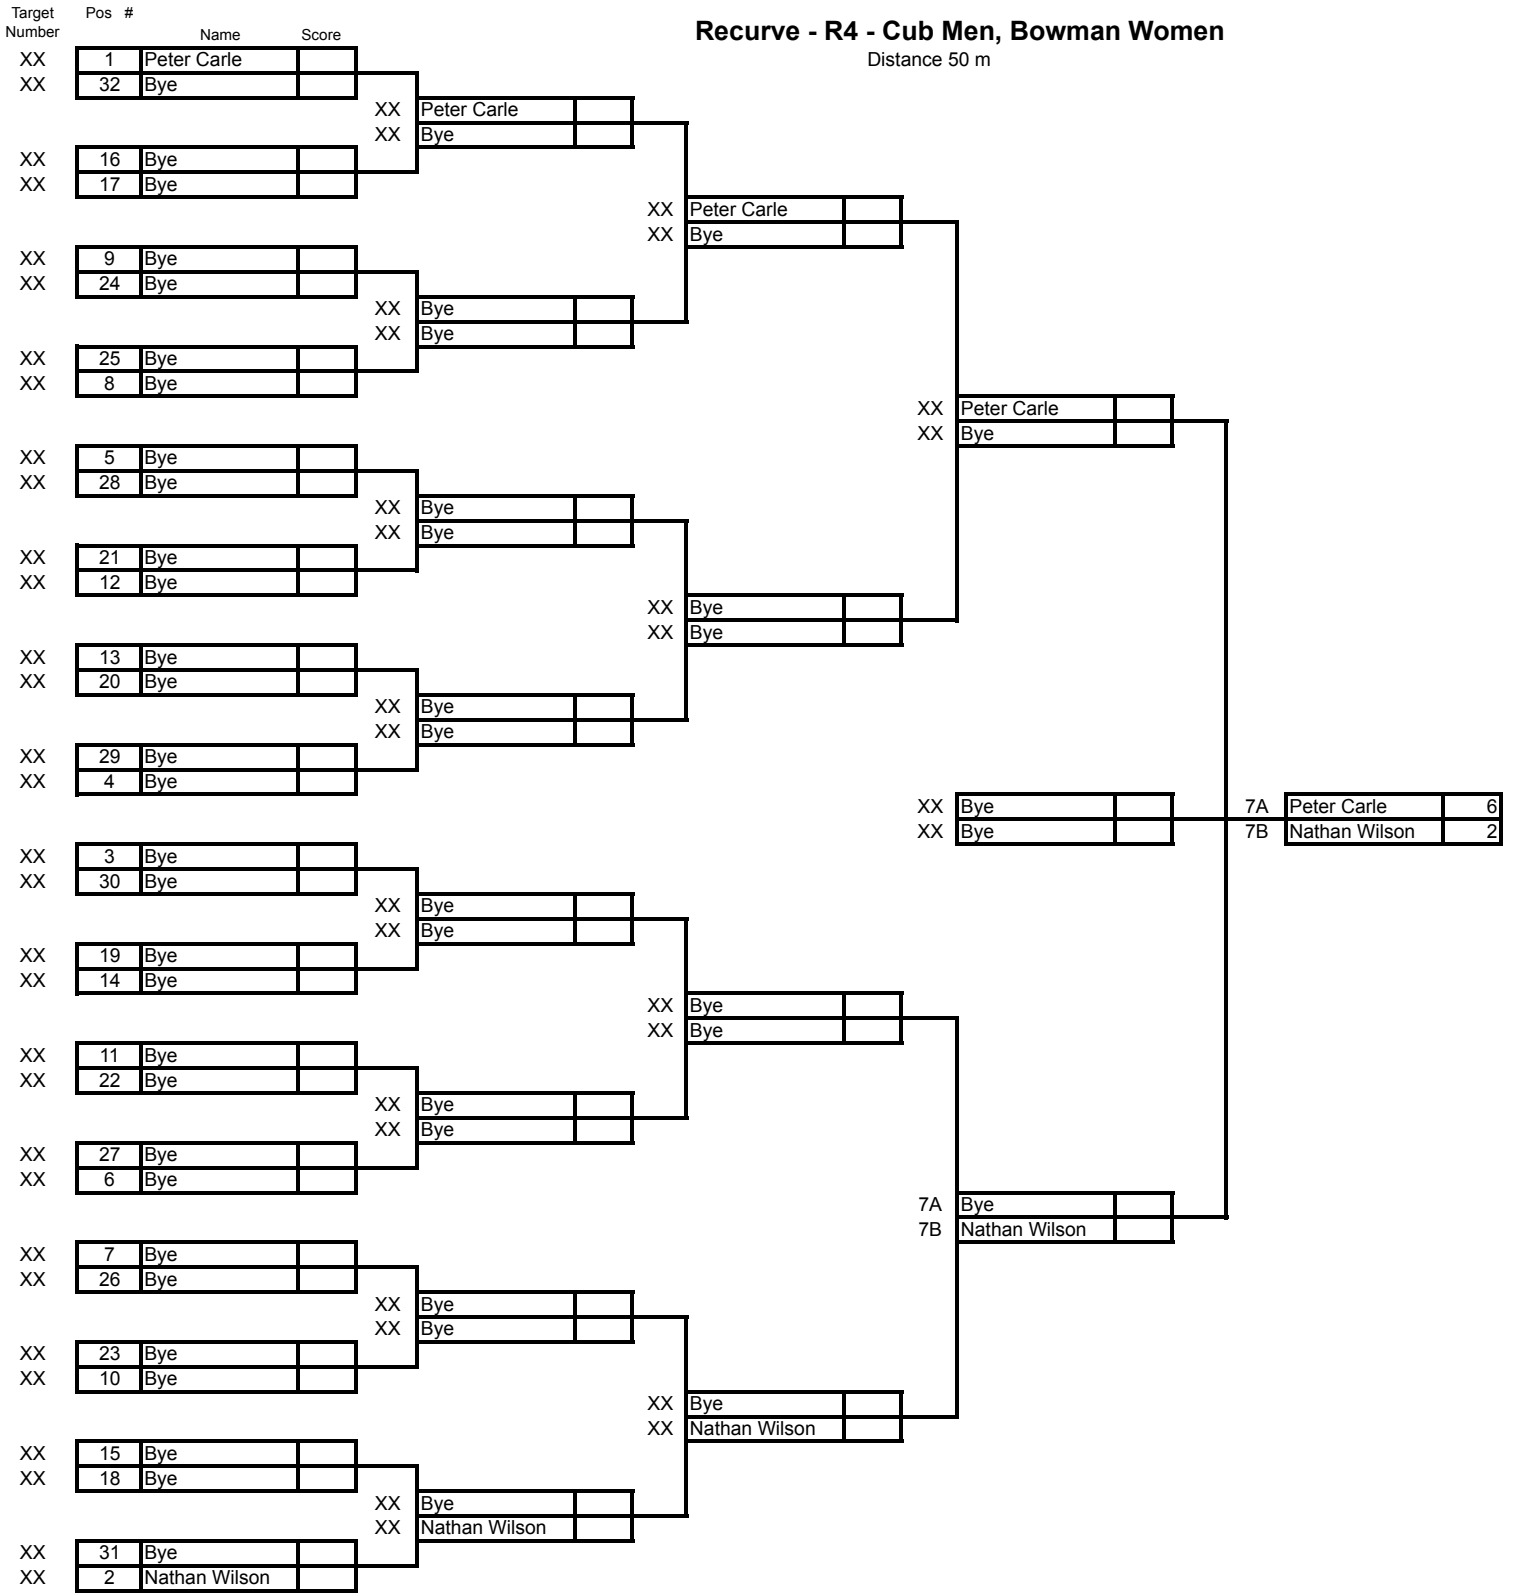

2018 Outdoor Archer's Cup Elimination

6/23/18

Recurve - R4 - Cub Men, Bowman Women

Distance 50 m

1/16th TWO PER TARGET
1/8th TWO PER TARGET
1/4th INDIVIDUAL TARGET
SEMI- FINALS
FINALS